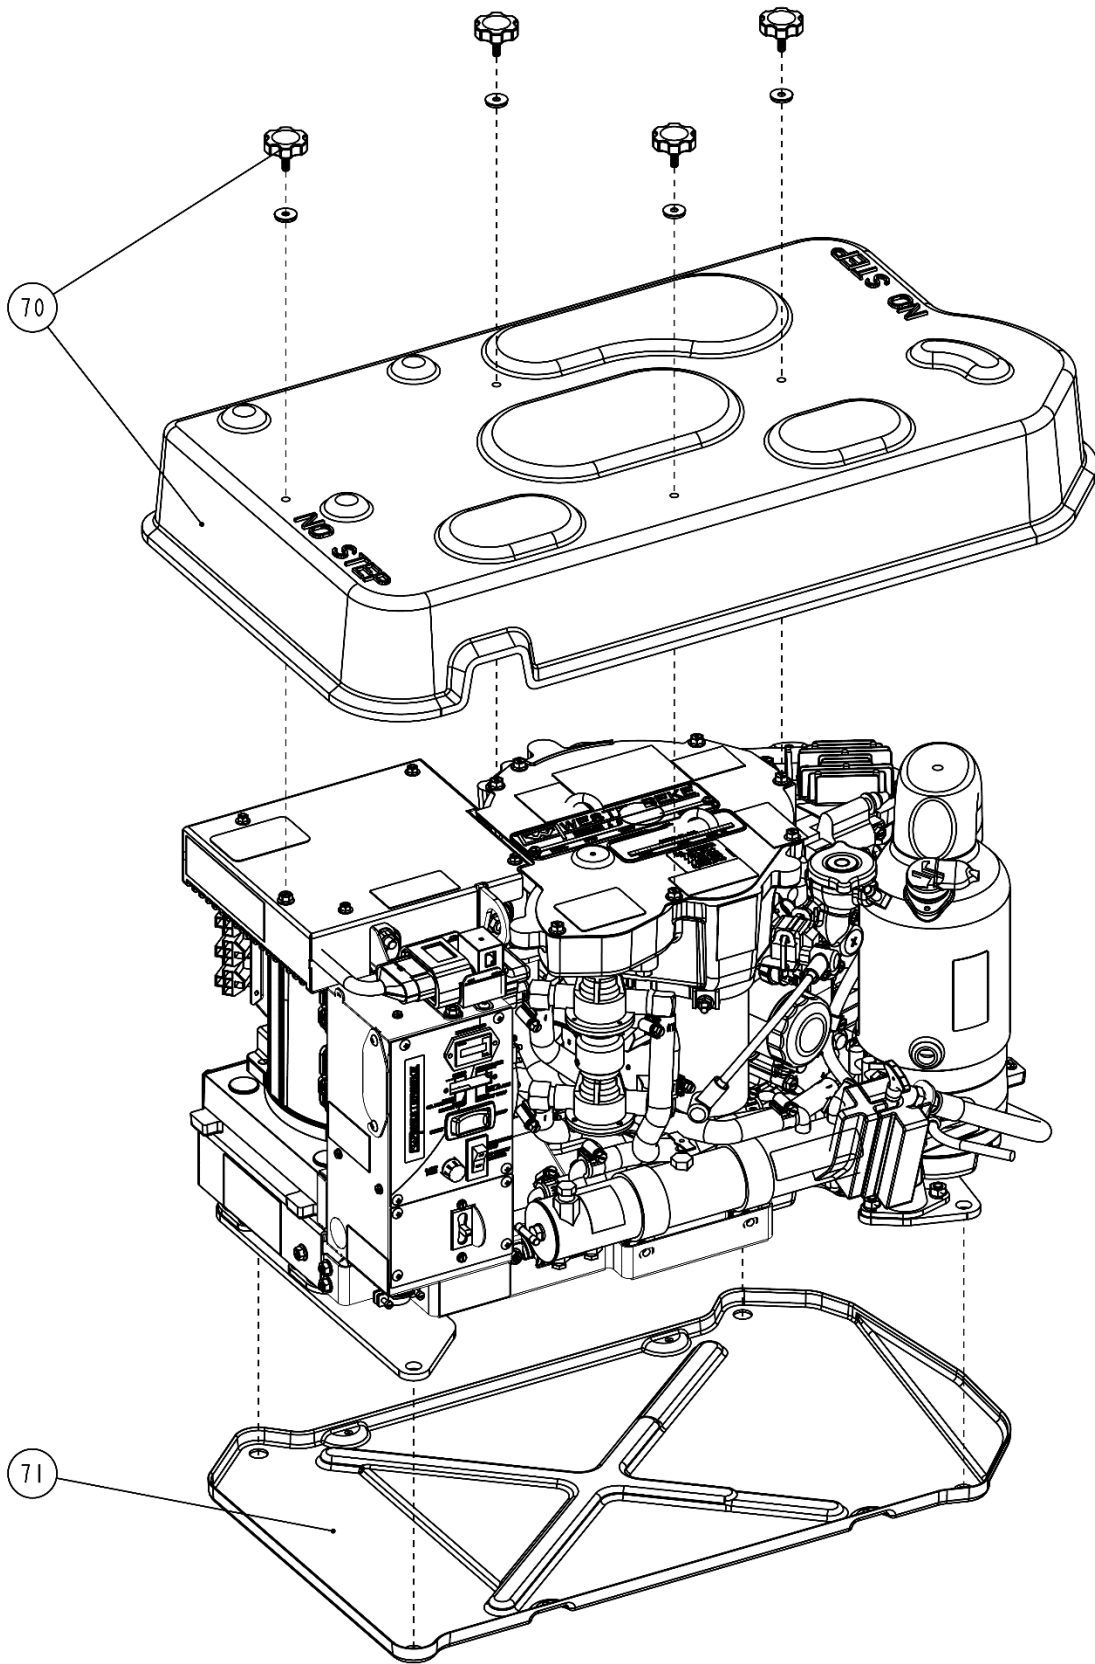

OPTIONAL ACCESSORIES