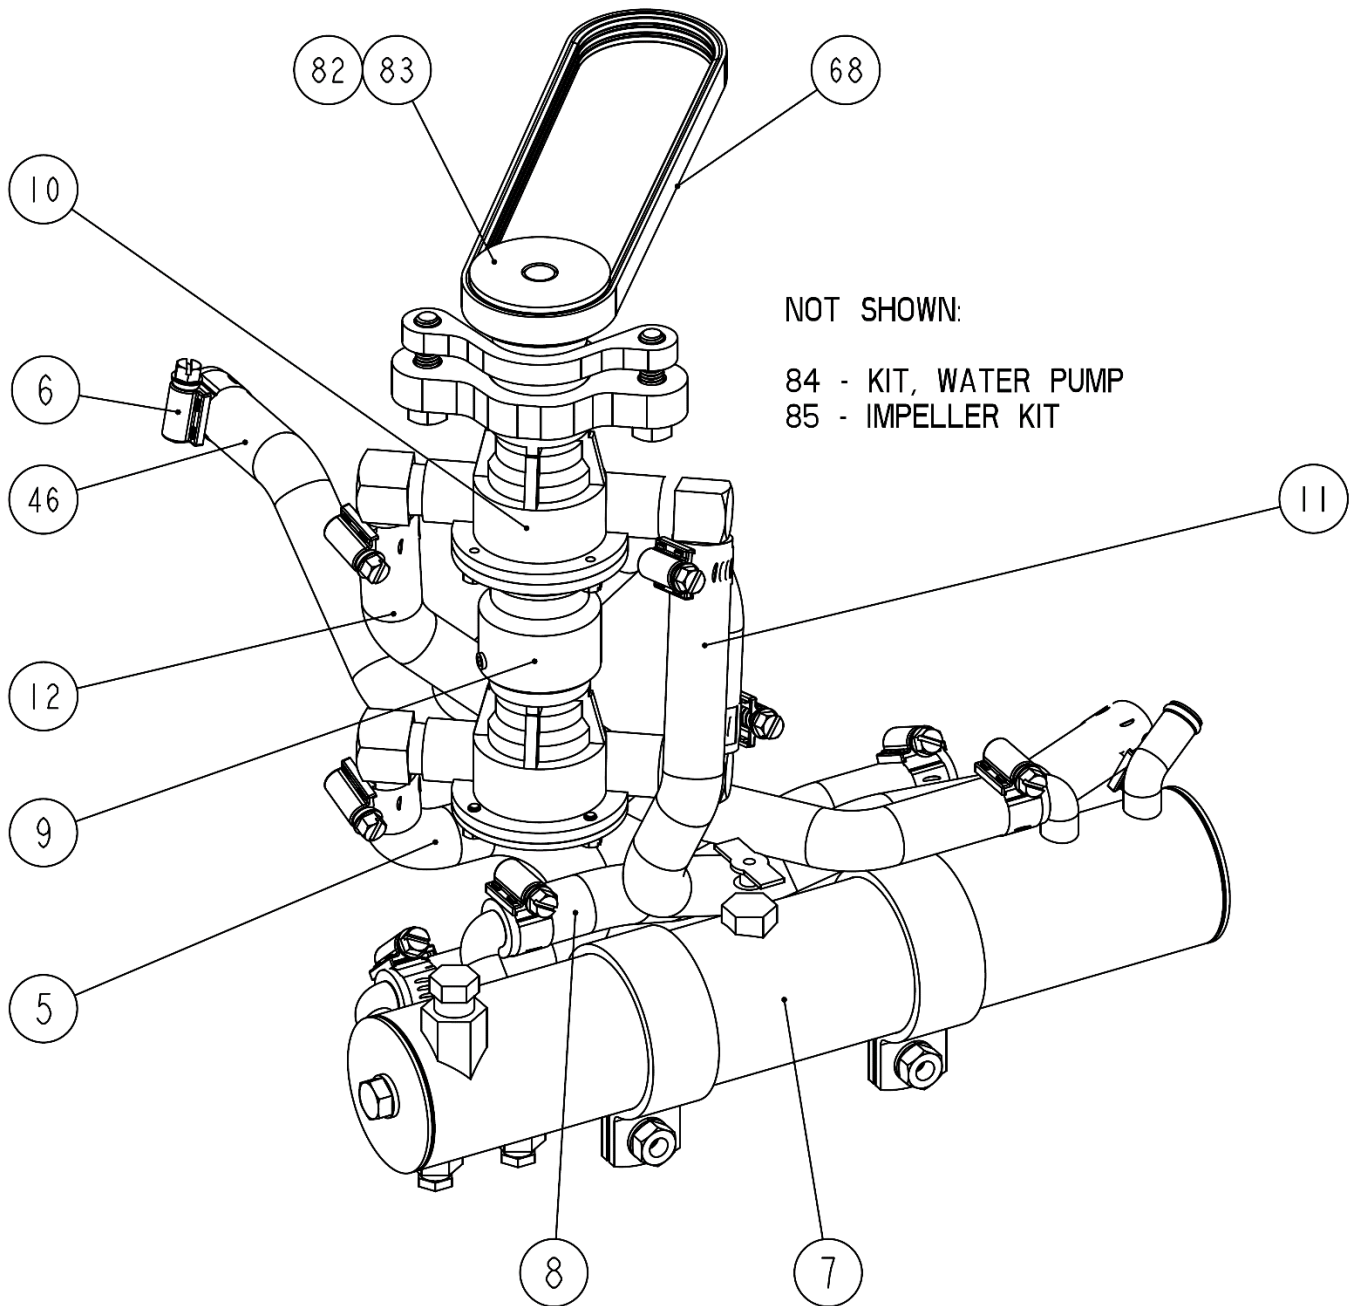

ILLUSTRATED PARTS LIST

FOR MODELS
3.5 MCGB (60HZ) AND 3.5 MCGB (50HZ)

SERVICE SIDE VIEW (LEFT)

NON-SERVICE SIDE VIEW (LEFT)

BOTTOM VIEW

UPPER BELT COMPONENTS

LOWER BELT & TENSIONER COMPONENTS

COOLANT SYSTEM COMPONENTS

(CONTINUED NEXT PAGE)

(PARTS LIST CONTINUED)

REF	PART #	PART NAME	NOTES
81	57519	PUMP SUB ASSY COMPLETE	
82	57518	PULLEY	
83	11357	SET SCREW	
84	48625	KIT, WATER PUMP	
85	48065	IMPELLER KIT	
86	13630	PULLEY BOLT	
87	31786	WASHER	
88	46842	PULLEY BEARING	
89	46270	PULLEY BOLT	
90	31783	LOCK WASHER	
91	57296	IDLER ARM	
92	13616	BOLT	
93	46845	CLIP	
94	57359	IDLER BRACKET	
95	57365	CLEVIS	
96	31754	UPPER NUT	
97	57362	BUSHING	
98	57361	SPRING	
99	57363	WASHER	
100	57364	LOWER NUT	
101	31750	LOWER LOCK NUT	
102	57366	ROD	
103	57598	COVER	
104	57474	PLUG	
105	31225	FUEL FILTER BOLT	
106	31787	FLAT WASHER	
107	21722	SPACER	
108	57336	CONNECTOR,FUEL RAIL	
109	57449	CAPSCREW	
110	55534	BUMPER,RUBBER	
111	57507	COIL,PULSER	
112	57505	ALTERNATOR 12VDC	
113	48991	PC BOARD ASSY,DISPLAY LED	
114	57312	ECU COVER	
115	34421	SCREW	
116	57654	STARTER WIRE	
117	47213	BLOCK,TERMINAL	
118	57576	SPEED MODULE	

(CONTINUED NEXT PAGE)

(PARTS LIST CONTINUED)

REF	PART #	PART NAME	NOTES
119	57553	PULLEY ASSY, IDLER	W/ BEARING
120	57360	BEARING, PULLEY	
121	57367	RETAINING RING	PULLEY BEARINGS
122	24906	CLAMP, HOSE 04 MINIATURE	THROTTLE BODY HOSE
123	11885	ZINC	
124	33298	GASKET,EXCHANGER 1-7/8 IN	HEAT EXCHANGER
125	37323	SWITCH,OILPRESS NO 5#	
126	45352	SPARKPLUG 3.5 MCGA,B	
127	47006	ELEMENT, FUEL FILTER	
128	48065	KIT, WATER PUMP 46814	