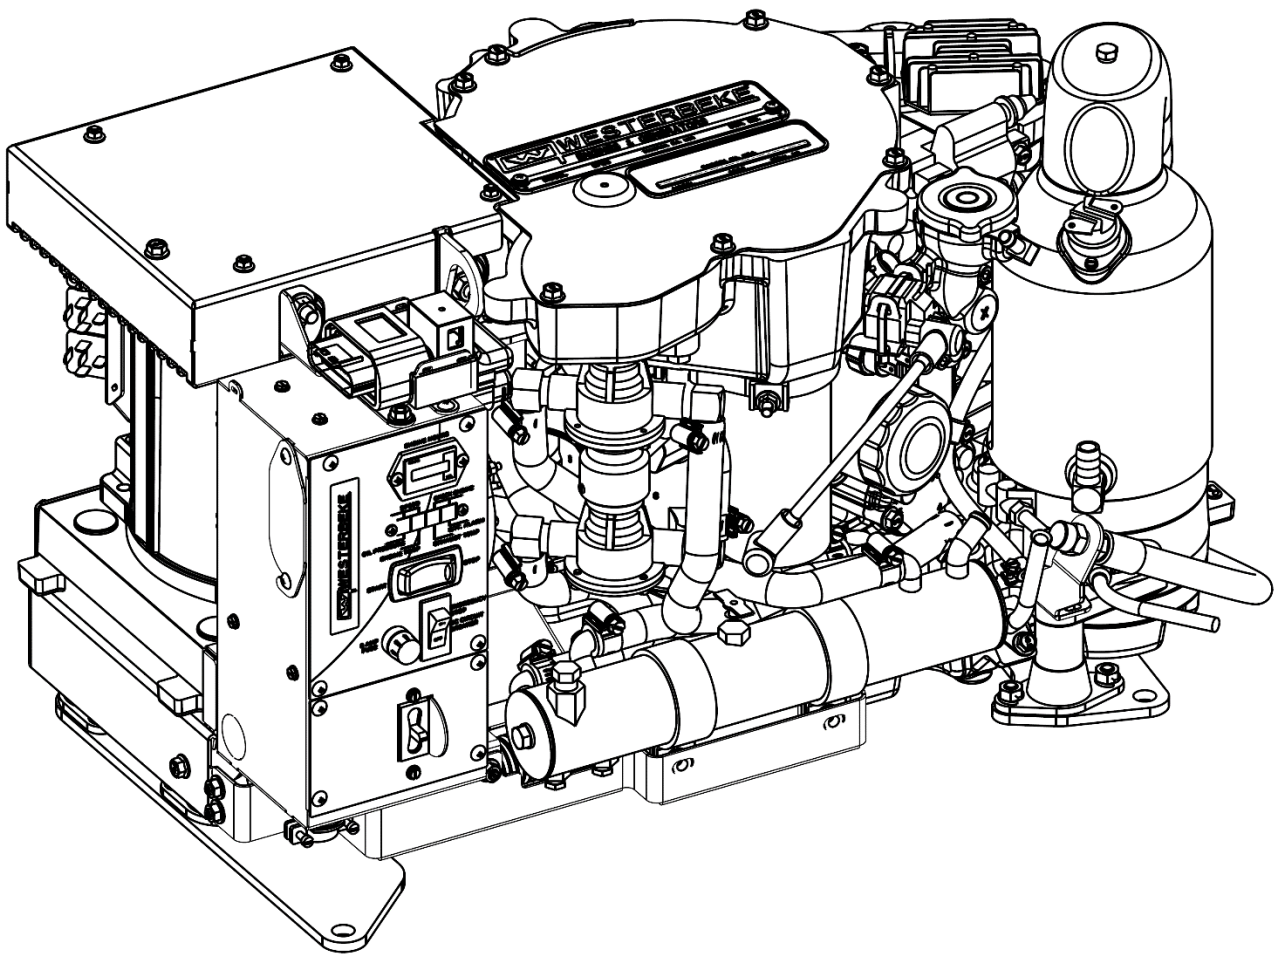

ILLUSTRATED PARTS LIST

FOR MODELS
3.5 MCGB (60HZ) AND 3.5 MCGB (50HZ)

SERVICE SIDE VIEW (LEFT)

NON-SERVICE SIDE VIEW (LEFT)

BOTTOM VIEW

UPPER BELT COMPONENTS

LOWER BELT & TENSIONER COMPONENTS

COOLANT SYSTEM COMPONENTS

FUEL SYSTEM COMPONENTS

OPTIONAL ACCESSORIES

72

ENGINE WIRING HARNESS

PARTS LIST

REF	PART #	PART NAME	NOTES
1	41150	RELAY 30A	
2A	57612	GEN SET ASSY 60HZ	
2B	57709	GEN SET ASSY 50HZ	
3	57509	IGNITION MODULE	
4	57462	PANEL, GENSET	
5	57333	HOSE, EXCHANGER TO PUMP	
6	17298	CLAMP, HOSE 06	
7	57538	HEAT EXCHANGER	
8	57398	HOSE, EXCHANGER TO BASE	
9	47970	PUMP, SEA WATER LOWER	
10	46814	PUMP, FRESH WATER UPPER	
11	57400	HOSE, FWP TO BASE	
12	57399	HOSE, FWP TO EXCHANGER	
13	57506	MOTOR,STARTER	
14	57470	ISOLATOR,GEN 85LB	
15	49077	SENSOR,OXYGEN WIDE BAND	
16	57439	DIPSTICK	
17	42198	SENSOR, TEMP	
18	55146	MANIFOLD, EXHAUST ELBOW	
19	49103	CATALYST ASSY	
20	48984	CLAMP,EXHAUST ELBOW	
21	48985	GASKET,EXHAUST ELBOW-MANIFOLD	
22	48078	FILTER, OIL	
23	57593	SOLENOID,STARTER 3.5 MCGA	
24	32923	SWITCH,TEMPERATURE EXHAUST	
25	57535	THERMOSTAT 3.5 MCGA	
26	48150	GASKET,THERMOSTAT 3.0 BPMG	
28	57495	COIL,IGNITION 3.5 MCGA	
29	56705	SENSOR, CAM SPEED	
30	57497	BATTERY CHARGER	
31	57219	HOSE,ENG VENT	
32	57680	HOSE,DIPSTICK TO CAM COVER	
33	40384	CLAMP,HOSE	
34	57685	CAP,OIL FILL	
35	57639	HOSE,SUMP DRAIN	
36	47006	FILTER,FUEL	
37	57380	LINE,FUEL FILTER TO RAIL	
38	57379	LINE,FUEL MOD TO FILTER	
39	52855	INJECTOR,FUEL	
40	48989	SENSOR,MAP W/TEMPERATURE	