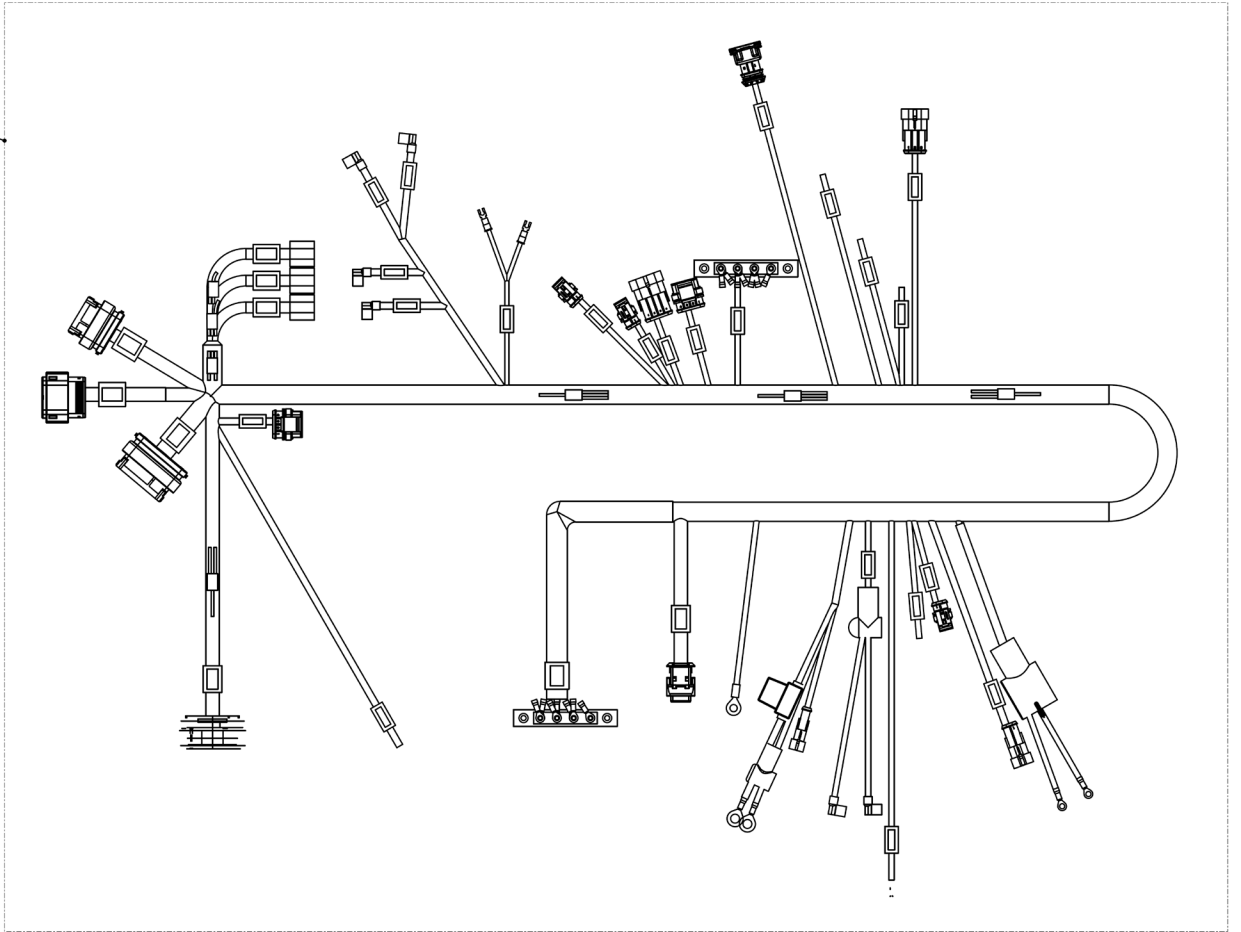

72

ENGINE WIRING HARNESS

PARTS LIST

REF	PART #	PART NAME	NOTES
1	41150	RELAY 30A	
2A	57612	GEN SET ASSY 60HZ	
2B	57709	GEN SET ASSY 50HZ	
3	57509	IGNITION MODULE	
4	57462	PANEL, GENSET	
5	57333	HOSE, EXCHANGER TO PUMP	
6	17298	CLAMP, HOSE 06	
7	57538	HEAT EXCHANGER	
8	57398	HOSE, EXCHANGER TO BASE	
9	47970	PUMP, SEA WATER LOWER	
10	46814	PUMP, FRESH WATER UPPER	
11	57400	HOSE, FWP TO BASE	
12	57399	HOSE, FWP TO EXCHANGER	
13	57506	MOTOR,STARTER	
14	57470	ISOLATOR,GEN 85LB	
15	49077	SENSOR,OXYGEN WIDE BAND	
16	57439	DIPSTICK	
17	42198	SENSOR, TEMP	
18	55146	MANIFOLD, EXHAUST ELBOW	
19	49103	CATALYST ASSY	
20	48984	CLAMP,EXHAUST ELBOW	
21	48985	GASKET,EXHAUST ELBOW-MANIFOLD	
22	48078	FILTER, OIL	
23	57593	SOLENOID,STARTER 3.5 MCGA	
24	32923	SWITCH,TEMPERATURE EXHAUST	
25	57535	THERMOSTAT 3.5 MCGA	
26	48150	GASKET,THERMOSTAT 3.0 BPMG	
28	57495	COIL,IGNITION 3.5 MCGA	
29	56705	SENSOR, CAM SPEED	
30	57497	BATTERY CHARGER	
31	57219	HOSE,ENG VENT	
32	57680	HOSE,DIPSTICK TO CAM COVER	
33	40384	CLAMP,HOSE	
34	57685	CAP,OIL FILL	
35	57639	HOSE,SUMP DRAIN	
36	47006	FILTER,FUEL	
37	57380	LINE,FUEL FILTER TO RAIL	
38	57379	LINE,FUEL MOD TO FILTER	
39	52855	INJECTOR,FUEL	
40	48989	SENSOR,MAP W/TEMPERATURE	

(CONTINUED NEXT PAGE)