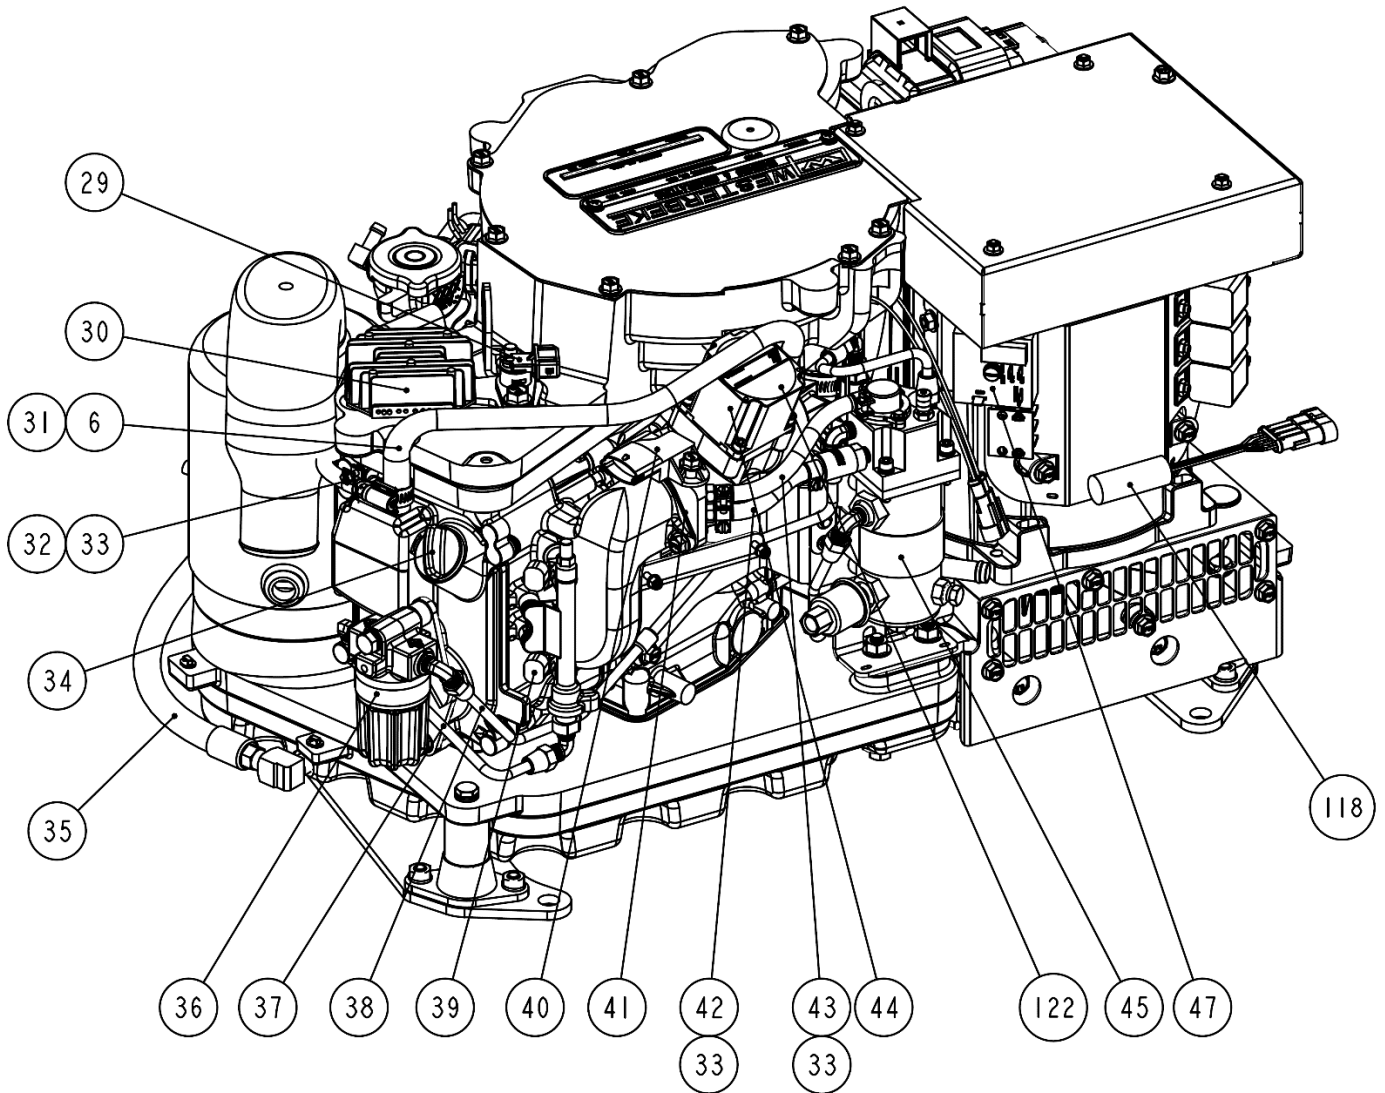

ILLUSTRATED PARTS LIST

FOR MODELS
3.5 MCGB (60HZ) AND 3.5 MCGB (50HZ)

SERVICE SIDE VIEW (LEFT)

NON-SERVICE SIDE VIEW (LEFT)

BOTTOM VIEW

UPPER BELT COMPONENTS

LOWER BELT & TENSIONER COMPONENTS

COOLANT SYSTEM COMPONENTS

(CONTINUED NEXT PAGE)

(PARTS LIST CONTINUED)

REF	PART #	PART NAME	NOTES
81	57519	PUMP SUB ASSY COMPLETE	
82	57518	PULLEY	
83	11357	SET SCREW	
84	48625	KIT, WATER PUMP	
85	48065	IMPELLER KIT	
86	13630	PULLEY BOLT	
87	31786	WASHER	
88	46842	PULLEY BEARING	
89	46270	PULLEY BOLT	
90	31783	LOCK WASHER	
91	57296	IDLER ARM	
92	13616	BOLT	
93	46845	CLIP	
94	57359	IDLER BRACKET	
95	57365	CLEVIS	
96	31754	UPPER NUT	
97	57362	BUSHING	
98	57361	SPRING	
99	57363	WASHER	
100	57364	LOWER NUT	
101	31750	LOWER LOCK NUT	
102	57366	ROD	
103	57598	COVER	
104	57474	PLUG	
105	31225	FUEL FILTER BOLT	
106	31787	FLAT WASHER	
107	21722	SPACER	
108	57336	CONNECTOR,FUEL RAIL	
109	57449	CAPSCREW	
110	55534	BUMPER,RUBBER	
111	57507	COIL,PULSER	
112	57505	ALTERNATOR 12VDC	
113	48991	PC BOARD ASSY,DISPLAY LED	
114	57312	ECU COVER	
115	34421	SCREW	
116	57654	STARTER WIRE	
117	47213	BLOCK,TERMINAL	
118	57576	SPEED MODULE	

(CONTINUED NEXT PAGE)

(PARTS LIST CONTINUED)

REF	PART #	PART NAME	NOTES
119	57553	PULLEY ASSY, IDLER	W/ BEARING
120	57360	BEARING, PULLEY	
121	57367	RETAINING RING	PULLEY BEARINGS
122	24906	CLAMP, HOSE 04 MINIATURE	THROTTLE BODY HOSE
123	11885	ZINC	
124	33298	GASKET,EXCHANGER 1-7/8 IN	HEAT EXCHANGER
125	37323	SWITCH,OILPRESS NO 5#	
126	45352	SPARKPLUG 3.5 MCGA,B	
127	47006	ELEMENT, FUEL FILTER	
128	48065	KIT, WATER PUMP 46814	