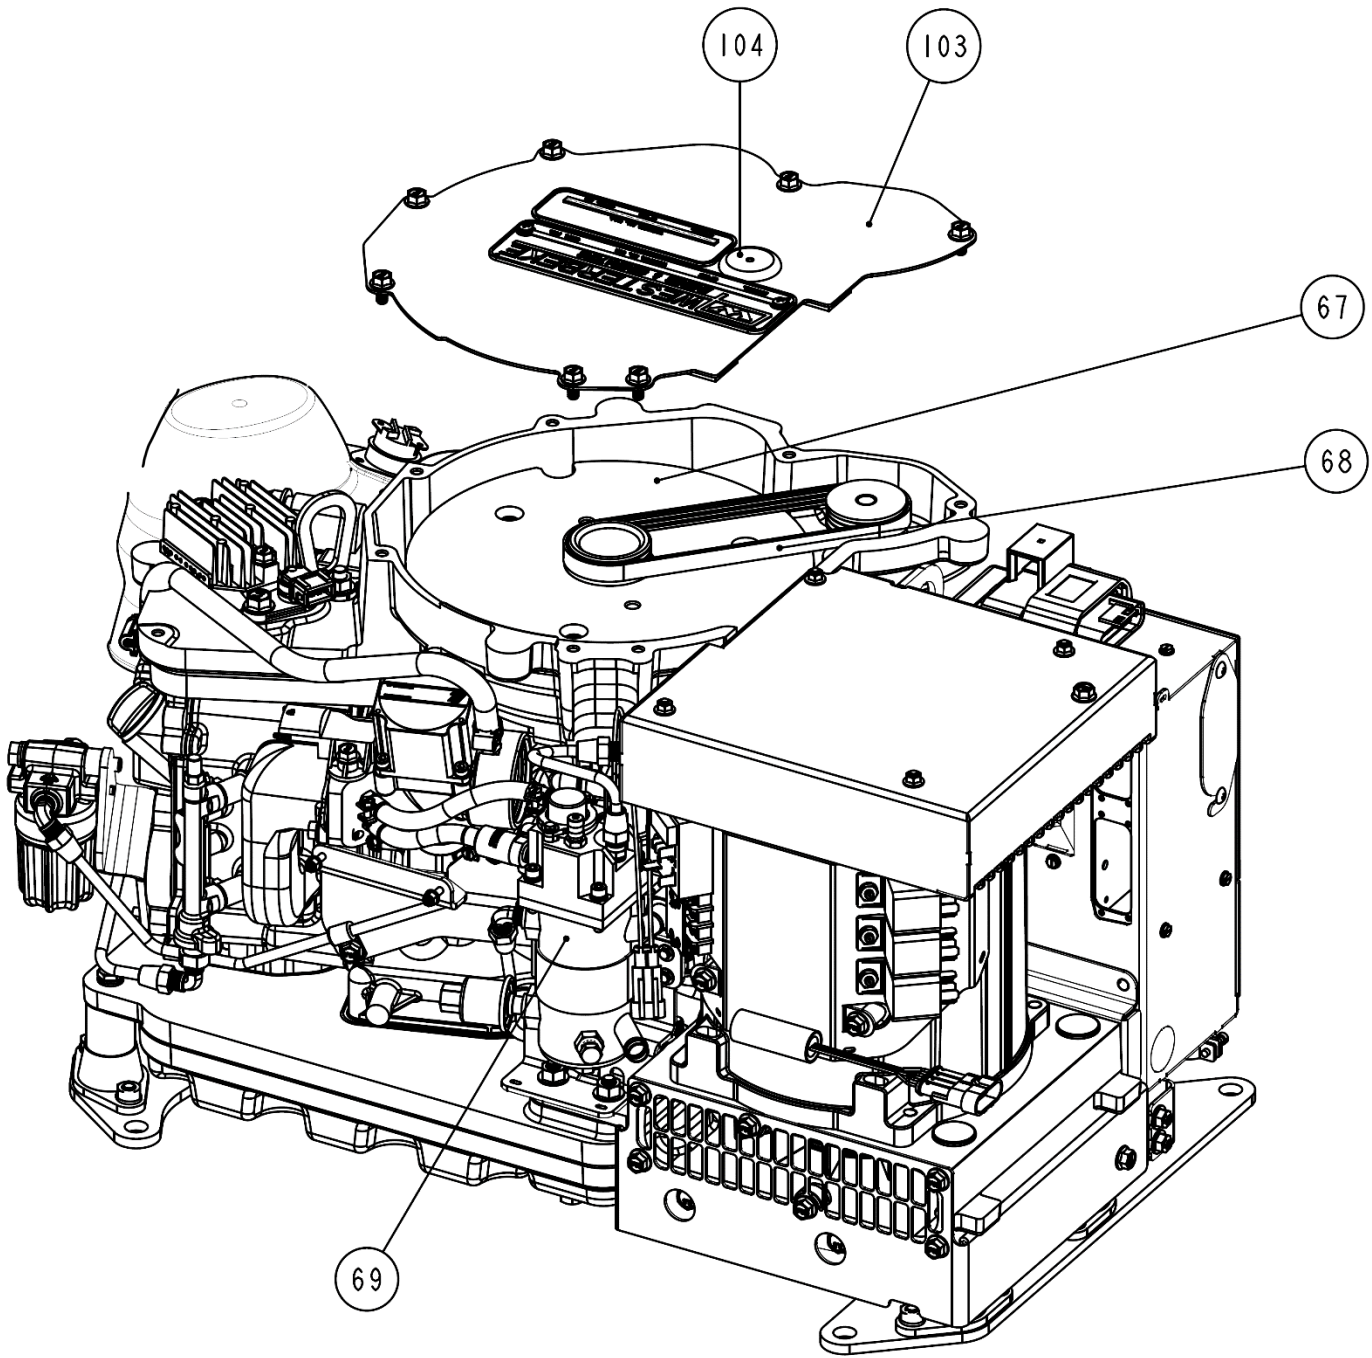

ILLUSTRATED PARTS LIST

FOR MODELS
3.5 MCGB (60HZ) AND 3.5 MCGB (50HZ)

SERVICE SIDE VIEW (LEFT)

NON-SERVICE SIDE VIEW (LEFT)

BOTTOM VIEW

UPPER BELT COMPONENTS

LOWER BELT & TENSIONER COMPONENTS

COOLANT SYSTEM COMPONENTS

(CONTINUED NEXT PAGE)

(PARTS LIST CONTINUED)

REF	PART #	PART NAME	NOTES
81	57519	PUMP SUB ASSY COMPLETE	
82	57518	PULLEY	
83	11357	SET SCREW	
84	48625	KIT, WATER PUMP	
85	48065	IMPELLER KIT	
86	13630	PULLEY BOLT	
87	31786	WASHER	
88	46842	PULLEY BEARING	
89	46270	PULLEY BOLT	
90	31783	LOCK WASHER	
91	57296	IDLER ARM	
92	13616	BOLT	
93	46845	CLIP	
94	57359	IDLER BRACKET	
95	57365	CLEVIS	
96	31754	UPPER NUT	
97	57362	BUSHING	
98	57361	SPRING	
99	57363	WASHER	
100	57364	LOWER NUT	
101	31750	LOWER LOCK NUT	
102	57366	ROD	
103	57598	COVER	
104	57474	PLUG	
105	31225	FUEL FILTER BOLT	
106	31787	FLAT WASHER	
107	21722	SPACER	
108	57336	CONNECTOR,FUEL RAIL	
109	57449	CAPSCREW	
110	55534	BUMPER,RUBBER	
111	57507	COIL,PULSER	
112	57505	ALTERNATOR 12VDC	
113	48991	PC BOARD ASSY,DISPLAY LED	
114	57312	ECU COVER	
115	34421	SCREW	
116	57654	STARTER WIRE	
117	47213	BLOCK,TERMINAL	
118	57576	SPEED MODULE	

(CONTINUED NEXT PAGE)

(PARTS LIST CONTINUED)

REF	PART #	PART NAME	NOTES
119	57553	PULLEY ASSY, IDLER	W/ BEARING
120	57360	BEARING, PULLEY	
121	57367	RETAINING RING	PULLEY BEARINGS
122	24906	CLAMP, HOSE 04 MINIATURE	THROTTLE BODY HOSE
123	11885	ZINC	
124	33298	GASKET,EXCHANGER 1-7/8 IN	HEAT EXCHANGER
125	37323	SWITCH,OILPRESS NO 5#	
126	45352	SPARKPLUG 3.5 MCGA,B	
127	47006	ELEMENT, FUEL FILTER	
128	48065	KIT, WATER PUMP 46814	