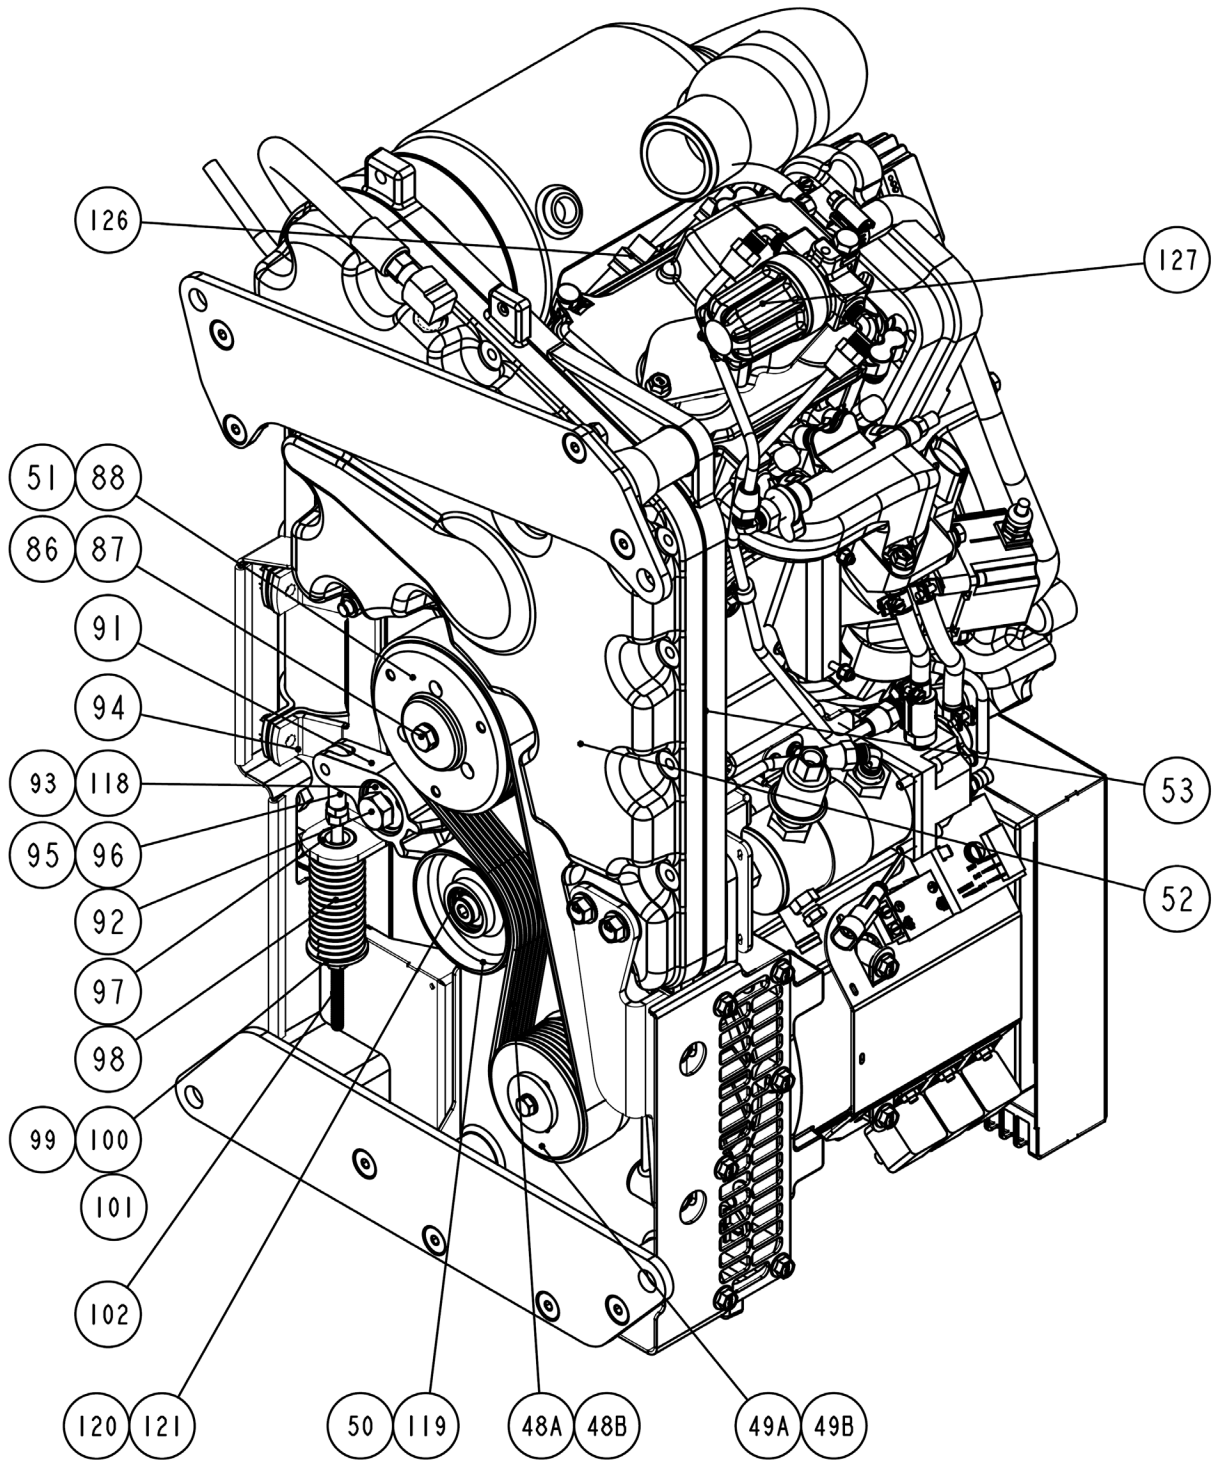

ILLUSTRATED PARTS LIST

FOR MODELS
3.5 MCGB (60HZ) AND 3.5 MCGB (50HZ)

SERVICE SIDE VIEW (LEFT)

NON-SERVICE SIDE VIEW (LEFT)

BOTTOM VIEW

UPPER BELT COMPONENTS

LOWER BELT & TENSIONER COMPONENTS

COOLANT SYSTEM COMPONENTS

(CONTINUED NEXT PAGE)

(PARTS LIST CONTINUED)

REF	PART #	PART NAME	NOTES
81	57519	PUMP SUB ASSY COMPLETE	
82	57518	PULLEY	
83	11357	SET SCREW	
84	48625	KIT, WATER PUMP	
85	48065	IMPELLER KIT	
86	13630	PULLEY BOLT	
87	31786	WASHER	
88	46842	PULLEY BEARING	
89	46270	PULLEY BOLT	
90	31783	LOCK WASHER	
91	57296	IDLER ARM	
92	13616	BOLT	
93	46845	CLIP	
94	57359	IDLER BRACKET	
95	57365	CLEVIS	
96	31754	UPPER NUT	
97	57362	BUSHING	
98	57361	SPRING	
99	57363	WASHER	
100	57364	LOWER NUT	
101	31750	LOWER LOCK NUT	
102	57366	ROD	
103	57598	COVER	
104	57474	PLUG	
105	31225	FUEL FILTER BOLT	
106	31787	FLAT WASHER	
107	21722	SPACER	
108	57336	CONNECTOR,FUEL RAIL	
109	57449	CAPSCREW	
110	55534	BUMPER,RUBBER	
111	57507	COIL,PULSER	
112	57505	ALTERNATOR 12VDC	
113	48991	PC BOARD ASSY,DISPLAY LED	
114	57312	ECU COVER	
115	34421	SCREW	
116	57654	STARTER WIRE	
117	47213	BLOCK,TERMINAL	
118	57576	SPEED MODULE	

(CONTINUED NEXT PAGE)

(PARTS LIST CONTINUED)

REF	PART #	PART NAME	NOTES
119	57553	PULLEY ASSY, IDLER	W/ BEARING
120	57360	BEARING, PULLEY	
121	57367	RETAINING RING	PULLEY BEARINGS
122	24906	CLAMP, HOSE 04 MINIATURE	THROTTLE BODY HOSE
123	11885	ZINC	
124	33298	GASKET,EXCHANGER 1-7/8 IN	HEAT EXCHANGER
125	37323	SWITCH,OILPRESS NO 5#	
126	45352	SPARKPLUG 3.5 MCGA,B	
127	47006	ELEMENT, FUEL FILTER	
128	48065	KIT, WATER PUMP 46814	