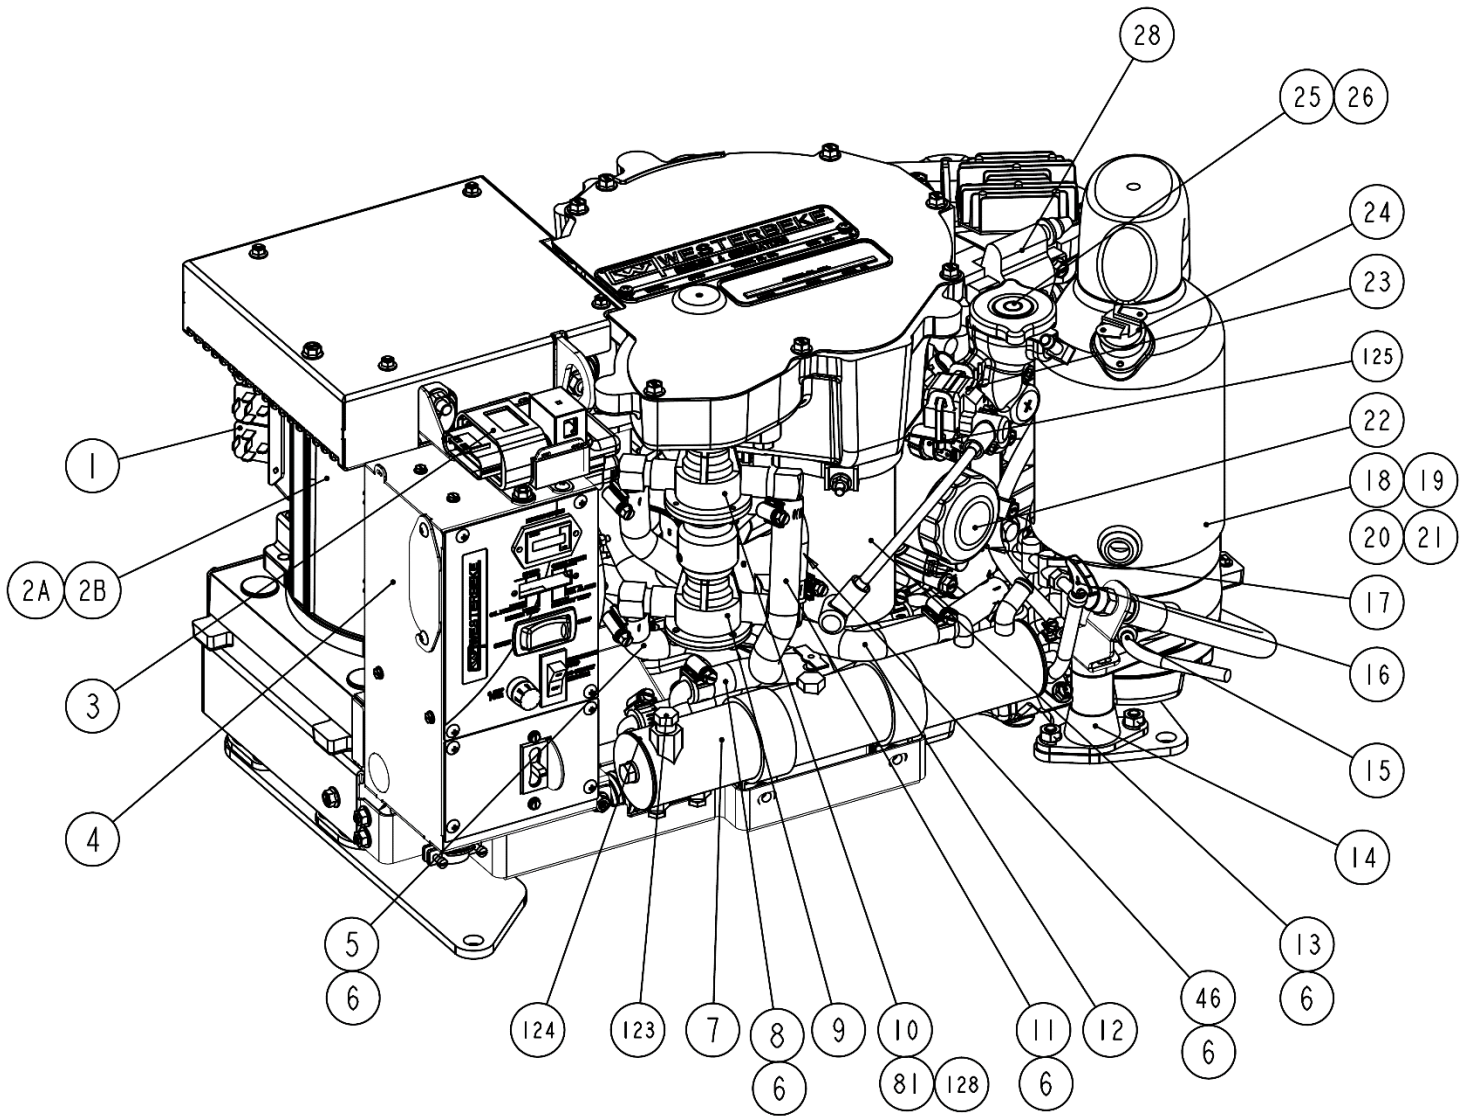

ILLUSTRATED PARTS LIST

FOR MODELS
3.5 MCGB (60HZ) AND 3.5 MCGB (50HZ)

SERVICE SIDE VIEW (LEFT)

NON-SERVICE SIDE VIEW (LEFT)

BOTTOM VIEW

UPPER BELT COMPONENTS

LOWER BELT & TENSIONER COMPONENTS

COOLANT SYSTEM COMPONENTS

(CONTINUED NEXT PAGE)

(PARTS LIST CONTINUED)

REF	PART #	PART NAME	NOTES
81	57519	PUMP SUB ASSY COMPLETE	
82	57518	PULLEY	
83	11357	SET SCREW	
84	48625	KIT, WATER PUMP	
85	48065	IMPELLER KIT	
86	13630	PULLEY BOLT	
87	31786	WASHER	
88	46842	PULLEY BEARING	
89	46270	PULLEY BOLT	
90	31783	LOCK WASHER	
91	57296	IDLER ARM	
92	13616	BOLT	
93	46845	CLIP	
94	57359	IDLER BRACKET	
95	57365	CLEVIS	
96	31754	UPPER NUT	
97	57362	BUSHING	
98	57361	SPRING	
99	57363	WASHER	
100	57364	LOWER NUT	
101	31750	LOWER LOCK NUT	
102	57366	ROD	
103	57598	COVER	
104	57474	PLUG	
105	31225	FUEL FILTER BOLT	
106	31787	FLAT WASHER	
107	21722	SPACER	
108	57336	CONNECTOR,FUEL RAIL	
109	57449	CAPSCREW	
110	55534	BUMPER,RUBBER	
111	57507	COIL,PULSER	
112	57505	ALTERNATOR 12VDC	
113	48991	PC BOARD ASSY,DISPLAY LED	
114	57312	ECU COVER	
115	34421	SCREW	
116	57654	STARTER WIRE	
117	47213	BLOCK,TERMINAL	
118	57576	SPEED MODULE	

(CONTINUED NEXT PAGE)

(PARTS LIST CONTINUED)

REF	PART #	PART NAME	NOTES
119	57553	PULLEY ASSY, IDLER	W/ BEARING
120	57360	BEARING, PULLEY	
121	57367	RETAINING RING	PULLEY BEARINGS
122	24906	CLAMP, HOSE 04 MINIATURE	THROTTLE BODY HOSE
123	11885	ZINC	
124	33298	GASKET,EXCHANGER 1-7/8 IN	HEAT EXCHANGER
125	37323	SWITCH,OILPRESS NO 5#	
126	45352	SPARKPLUG 3.5 MCGA,B	
127	47006	ELEMENT, FUEL FILTER	
128	48065	KIT, WATER PUMP 46814	