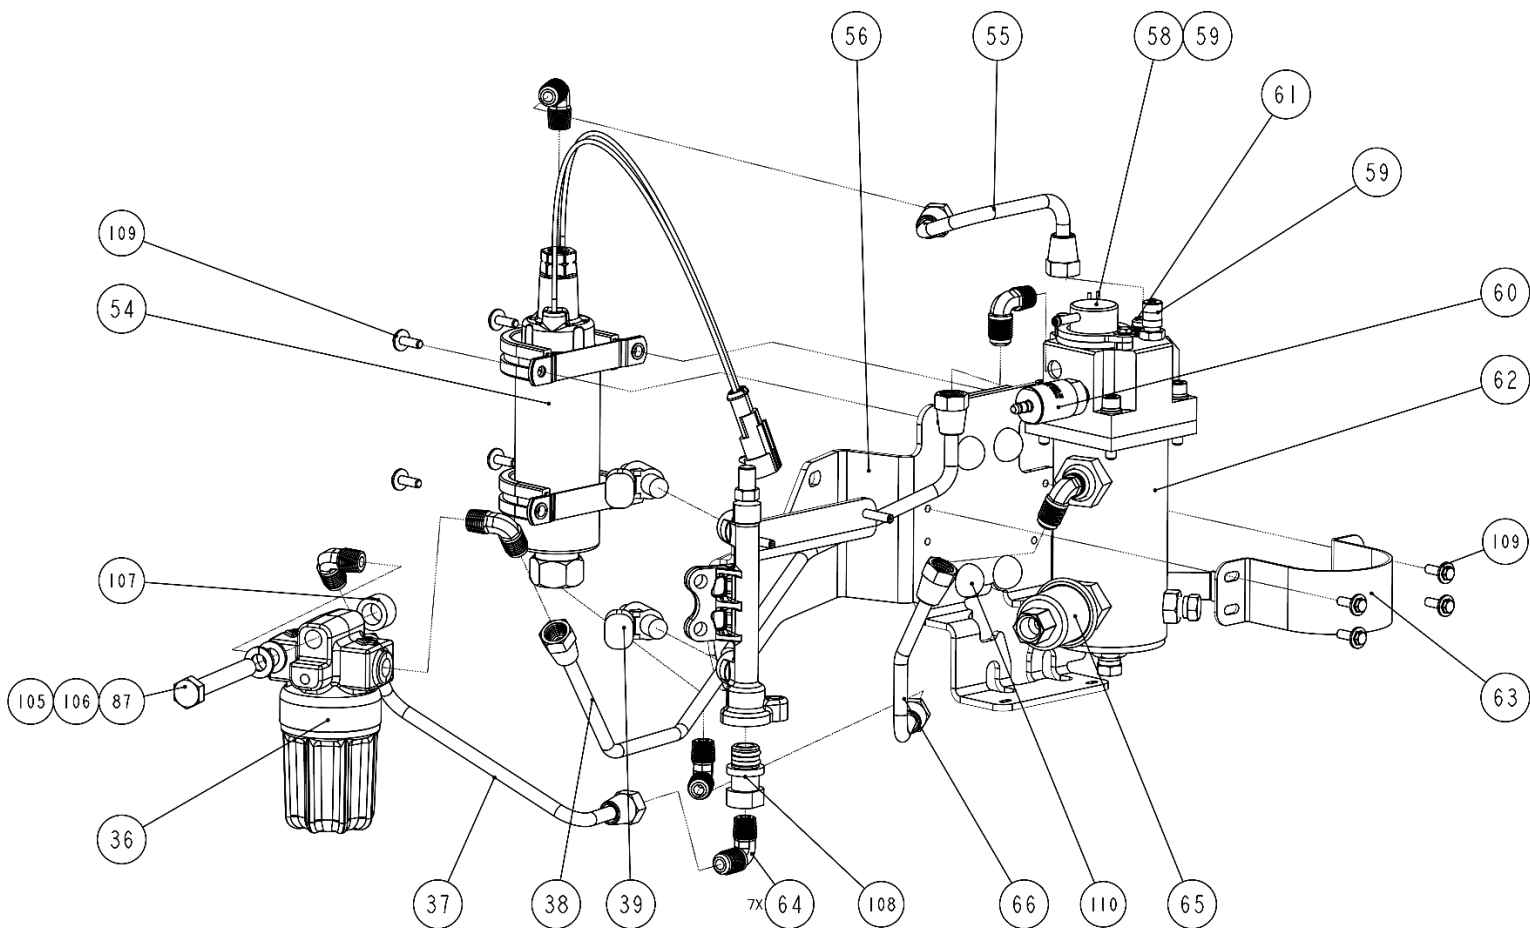

ILLUSTRATED PARTS LIST

FOR MODELS
3.5 MCGB (60HZ) AND 3.5 MCGB (50HZ)

SERVICE SIDE VIEW (LEFT)

NON-SERVICE SIDE VIEW (LEFT)

BOTTOM VIEW

UPPER BELT COMPONENTS

LOWER BELT & TENSIONER COMPONENTS

COOLANT SYSTEM COMPONENTS

(CONTINUED NEXT PAGE)

(PARTS LIST CONTINUED)

REF	PART #	PART NAME	NOTES
81	57519	PUMP SUB ASSY COMPLETE	
82	57518	PULLEY	
83	11357	SET SCREW	
84	48625	KIT, WATER PUMP	
85	48065	IMPELLER KIT	
86	13630	PULLEY BOLT	
87	31786	WASHER	
88	46842	PULLEY BEARING	
89	46270	PULLEY BOLT	
90	31783	LOCK WASHER	
91	57296	IDLER ARM	
92	13616	BOLT	
93	46845	CLIP	
94	57359	IDLER BRACKET	
95	57365	CLEVIS	
96	31754	UPPER NUT	
97	57362	BUSHING	
98	57361	SPRING	
99	57363	WASHER	
100	57364	LOWER NUT	
101	31750	LOWER LOCK NUT	
102	57366	ROD	
103	57598	COVER	
104	57474	PLUG	
105	31225	FUEL FILTER BOLT	
106	31787	FLAT WASHER	
107	21722	SPACER	
108	57336	CONNECTOR,FUEL RAIL	
109	57449	CAPSCREW	
110	55534	BUMPER,RUBBER	
111	57507	COIL,PULSER	
112	57505	ALTERNATOR 12VDC	
113	48991	PC BOARD ASSY,DISPLAY LED	
114	57312	ECU COVER	
115	34421	SCREW	
116	57654	STARTER WIRE	
117	47213	BLOCK,TERMINAL	
118	57576	SPEED MODULE	

(CONTINUED NEXT PAGE)

(PARTS LIST CONTINUED)

REF	PART #	PART NAME	NOTES
119	57553	PULLEY ASSY, IDLER	W/ BEARING
120	57360	BEARING, PULLEY	
121	57367	RETAINING RING	PULLEY BEARINGS
122	24906	CLAMP, HOSE 04 MINIATURE	THROTTLE BODY HOSE
123	11885	ZINC	
124	33298	GASKET,EXCHANGER 1-7/8 IN	HEAT EXCHANGER
125	37323	SWITCH,OILPRESS NO 5#	
126	45352	SPARKPLUG 3.5 MCGA,B	
127	47006	ELEMENT, FUEL FILTER	
128	48065	KIT, WATER PUMP 46814	