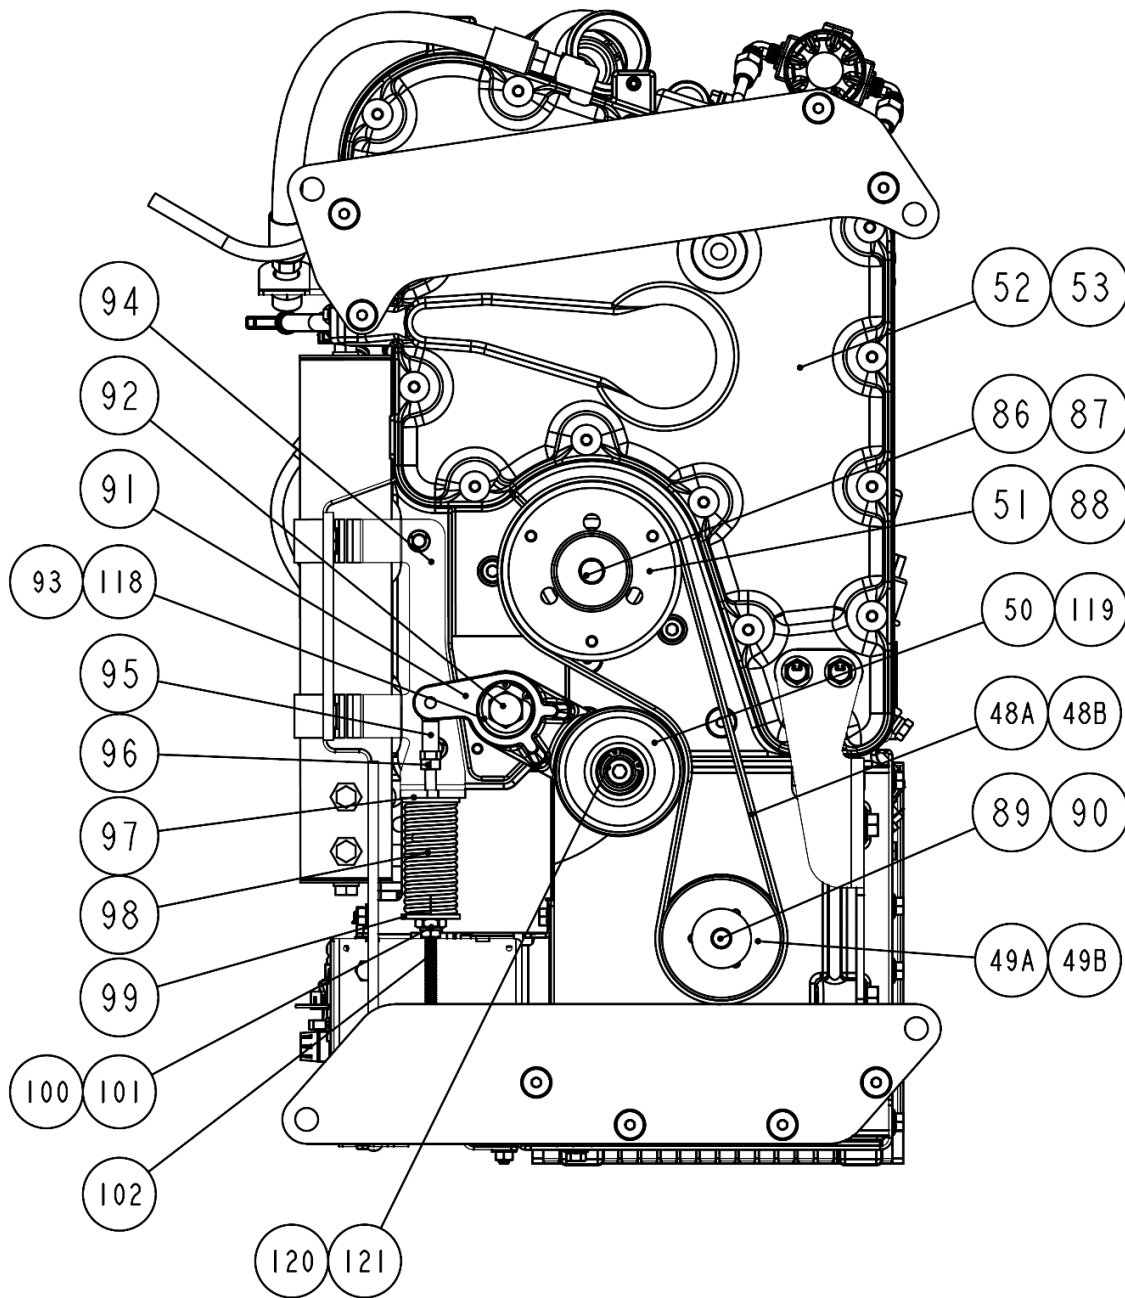

ILLUSTRATED PARTS LIST

FOR MODELS
3.5 MCGB (60HZ) AND 3.5 MCGB (50HZ)

SERVICE SIDE VIEW (LEFT)

NON-SERVICE SIDE VIEW (LEFT)

BOTTOM VIEW

UPPER BELT COMPONENTS

LOWER BELT & TENSIONER COMPONENTS

COOLANT SYSTEM COMPONENTS

(CONTINUED NEXT PAGE)

(PARTS LIST CONTINUED)

REF	PART #	PART NAME	NOTES
81	57519	PUMP SUB ASSY COMPLETE	
82	57518	PULLEY	
83	11357	SET SCREW	
84	48625	KIT, WATER PUMP	
85	48065	IMPELLER KIT	
86	13630	PULLEY BOLT	
87	31786	WASHER	
88	46842	PULLEY BEARING	
89	46270	PULLEY BOLT	
90	31783	LOCK WASHER	
91	57296	IDLER ARM	
92	13616	BOLT	
93	46845	CLIP	
94	57359	IDLER BRACKET	
95	57365	CLEVIS	
96	31754	UPPER NUT	
97	57362	BUSHING	
98	57361	SPRING	
99	57363	WASHER	
100	57364	LOWER NUT	
101	31750	LOWER LOCK NUT	
102	57366	ROD	
103	57598	COVER	
104	57474	PLUG	
105	31225	FUEL FILTER BOLT	
106	31787	FLAT WASHER	
107	21722	SPACER	
108	57336	CONNECTOR,FUEL RAIL	
109	57449	CAPSCREW	
110	55534	BUMPER,RUBBER	
111	57507	COIL,PULSER	
112	57505	ALTERNATOR 12VDC	
113	48991	PC BOARD ASSY,DISPLAY LED	
114	57312	ECU COVER	
115	34421	SCREW	
116	57654	STARTER WIRE	
117	47213	BLOCK,TERMINAL	
118	57576	SPEED MODULE	